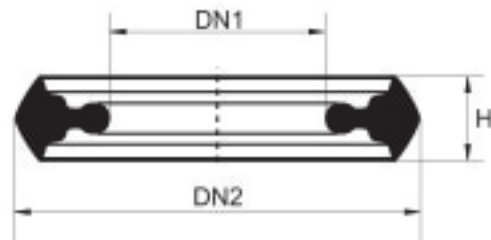

SEAL FOR TELESCOPE TL-400 RCP 425

DN1 [mm]

DN2 [mm]

H [mm]

Product no.

377

450

31